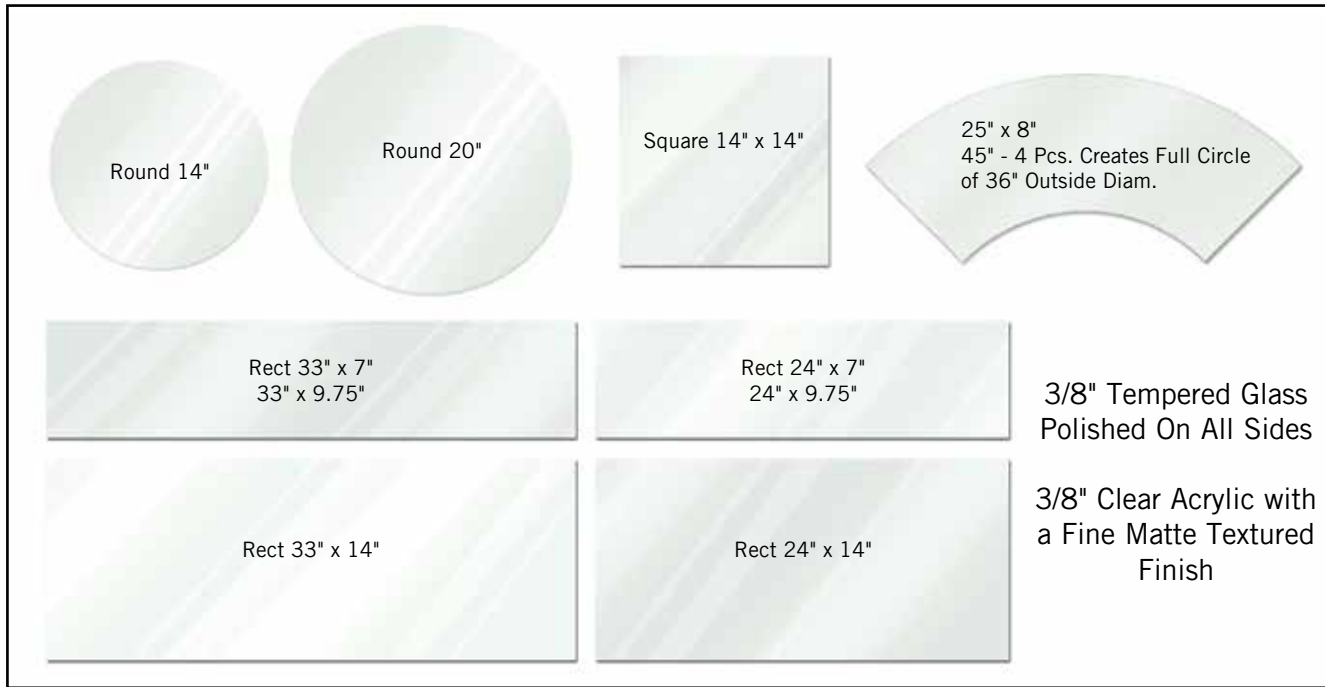

Glass/Acrylic Riser Display Shelving

QUALITY GUARANTEED

BUFFET RISERS

14" Round Shelf Display

0814AC | Acrylic
0814G | Glass

20" Round Shelf Display

0820AC | Acrylic
0820G | Glass

14" Square Shelf Buffet

0414AC | Acrylic
0414G | Glass

33" x 7" Rectangular Shelf Buffet

0507AC | Acrylic
0507G | Glass

33" x 9.75" Rectangular Shelf Buffet

0509AC | Acrylic
0509G | Glass

33" x 14" Rectangular Shelf Buffet

0514AC | Acrylic
0514G | Glass

24" x 7" Rectangular Shelf Buffet

05247AC | Acrylic
05247G | Glass

24" x 9.75" Rectangular Shelf Buffet

05249AC | Acrylic
05249G | Glass

24" x 14" Rectangular Shelf Buffet

052414AC | Acrylic
052414G | Glass

25" x 8" Quarter Circle Shelf Buffet

02508AC | Acrylic
02508G | Glass